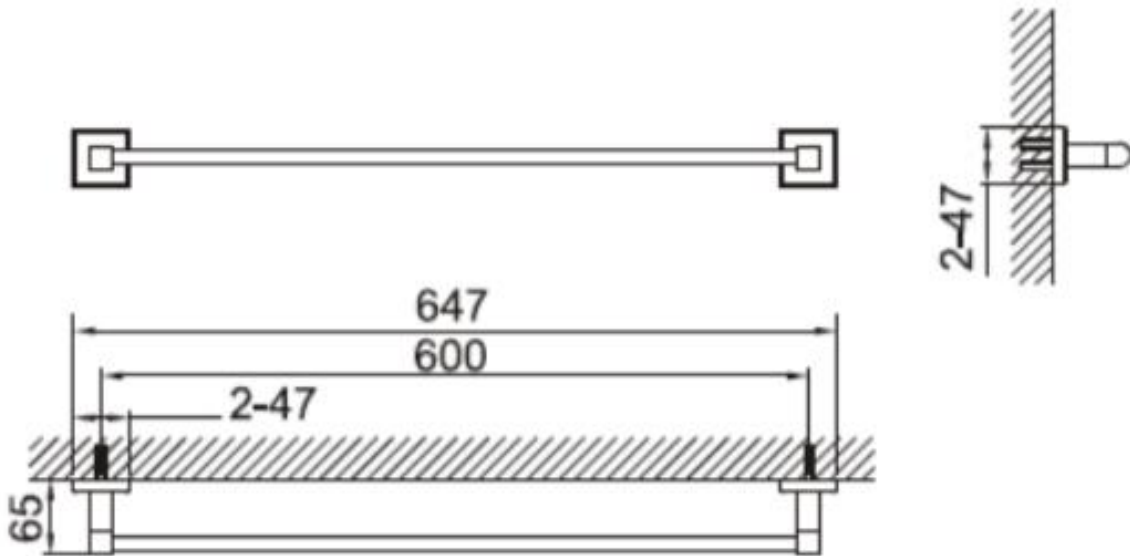

Brand : CAE, China
Name : Towel Bar
Item Code : 9509 T01026 PBR
Color / Finish: Matte Black
Dimensions : 647 x 65 mm

Product info:
• Towel Bar

Flushing of pipe must be done before fittings are installed. Failure to do so voids the warranty.
Follow cleaning instructions and avoid using any harmful chemicals.
All information is for reference only. Installation shall always be based on the specs provided with actual delivered items.
For more info, visit www.sanitecph.com